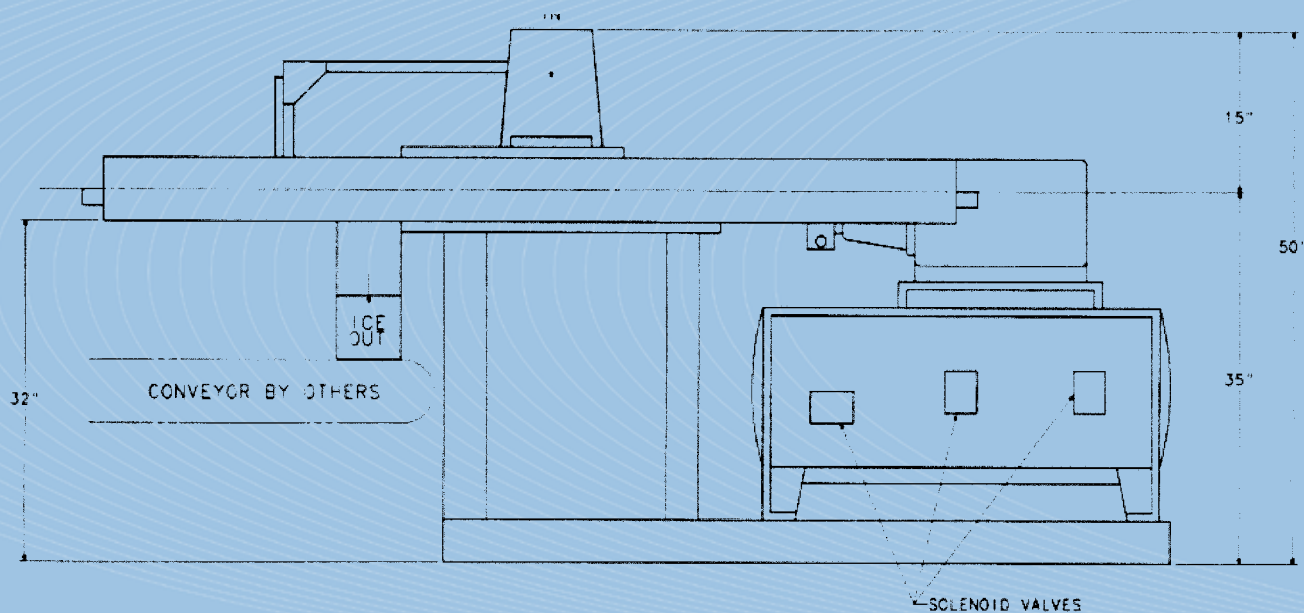

Side View

TubeIce | Turbo
Engineered To Endure.

Vogt Ice, LLC
1000 West Ormsby Ave., Louisville KY 40210
Sales: 800-853-8648, Phone: 502-635-3000
Sales Fax: 502-634-0479
E-mail: info@vogtice.com
Website: www.vogtice.com